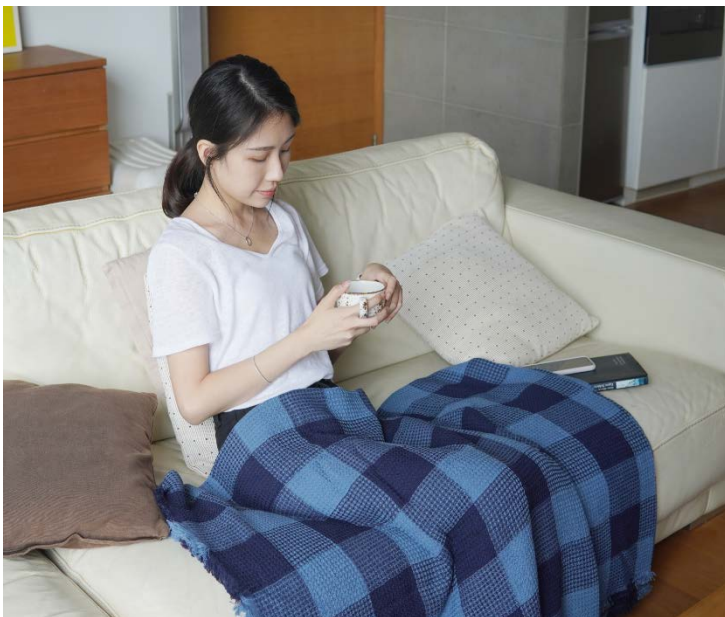

#710094A-1109701

MATERIAL: 100% Organic Cotton
SIZE: 160x220cm