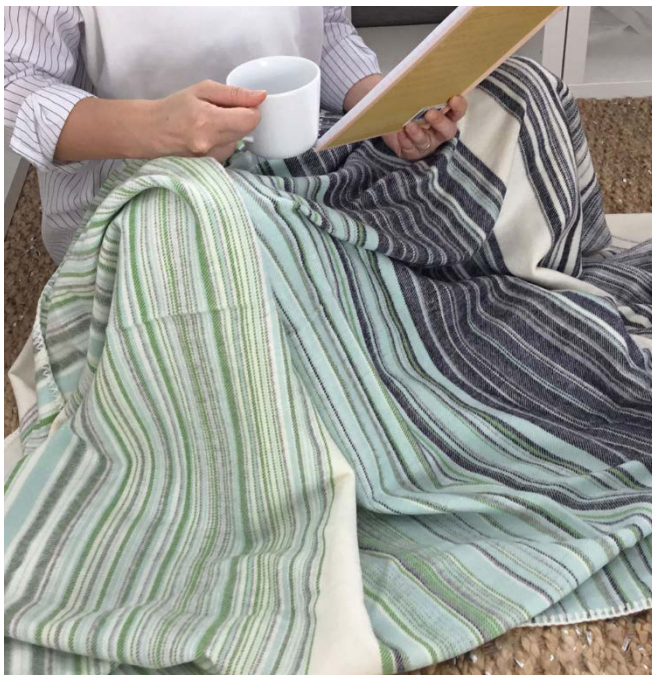

#710017A-1109701

MATERIAL: 100% Acrylic

SIZE: 120x180cm+2cmx2